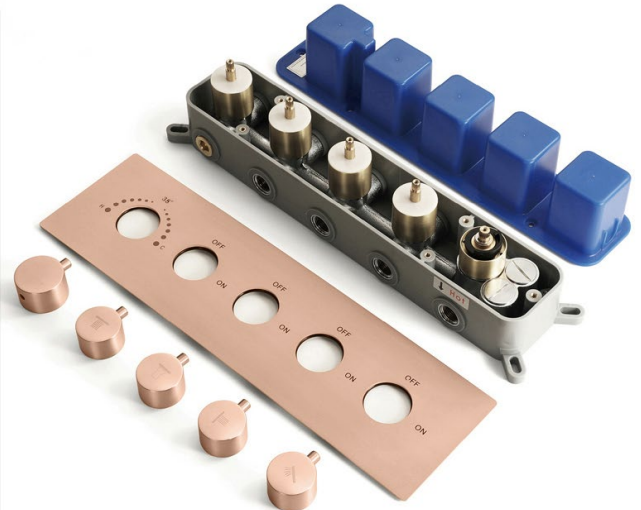

### Shower Head

Shower Head 3 Functions: Waterfall, Rainfall & Mist  
 Shower head size: 20 x 20 inch  
 Each function can run all together and separately  
 Music and LED light work by electronic  
 All Metal Material: Solid Brass; Stainless Steel (top showerhead, hose)  
 Shower Head Mounting: Flush on ceiling  
 Hand Spray Hose: 59 inch  
 Water flow: 2.5 GPM ~ 5.5 GPM  
 Water pressure: 0.3 MPA ~ 1 MPA  
 Water pipe lines: 3/4 inch water pipes for the hot and cold water mixer inlet, the others are 1/2 inch

## Shower Mixer

Unit: mm  
Thread G1/2

All Function can be used at the same time.

**38°C**  
Thermostatic Control

Main body  
Brass casting body

Embedded Depth: 60mm

Product shown is only for installation display purpose