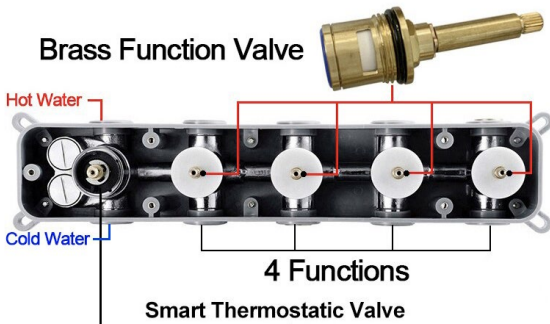

### Shower Head

Shower Head 3 Functions: Waterfall, Rainfall & Mist  
 Shower head size: 20 x 20 inch  
 Each function can run all together and separately  
 Music and LED light work by electronic  
 All Metal Material: Solid Brass; Stainless Steel (top showerhead, hose)  
 Shower Head Mounting: Flush on ceiling  
 Hand Spray Hose: 59 inch  
 Water flow: 2.5 GPM ~ 5.5 GPM  
 Water pressure: 0.3 MPA ~ 1 MPA  
 Water pipe lines: 3/4 inch water pipes for the hot and cold water mixer inlet, the others are 1/2 inch

### 304 Stainless Steel

Water Pressure: 0.3-0.5MPA  
 Shower Flow Rate: 9-25L/min

Product shown is only for installation display purpose

All dimensions and specifications are nominal and may vary. Use actual products for accuracy in critical situations.

## Shower Mixer

Unit: mm  
Thread G1/2

All Function can be used at the same time.

**38°C**  
Thermostatic Control

Main body  
Brass casting body

Embedded Depth: 60mm

Product shown is only for installation display purpose