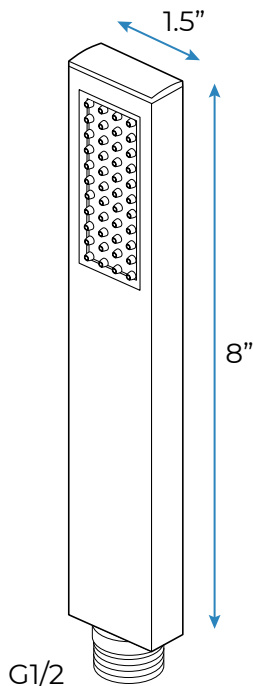

### Shower Head

Shower Head 3 Functions: Waterfall, Rainfall & Mist  
 Shower head size: 20 x 20 inch  
 Each function can run all together and separately  
 Music and LED light work by electronic  
 All Metal Material: Solid Brass; Stainless Steel (top showerhead, hose)  
 Shower Head Mounting: Flush on ceiling  
 Hand Spray Hose: 59 inch  
 Water flow: 2.5 GPM ~ 5.5 GPM  
 Water pressure: 0.3 MPA ~ 1 MPA  
 Water pipe lines: 3/4 inch water pipes for the hot and cold water mixer inlet, the others are 1/2 inch

### 304 Stainless Steel

Water Pressure: 0.3-0.5MPA  
 Shower Flow Rate: 9-25L/min

Product shown is only for installation display purpose

All dimensions and specifications are nominal and may vary. Use actual products for accuracy in critical situations.

## Shower Mixer

Unit: mm  
Thread G1/2

All Function can be used at the same time.

**38°C**  
Thermostatic Control

Main body  
Brass casting body

Embedded Depth: 60mm

Product shown is only for installation display purpose

## Hand Shower

Flow Rate: 2.0 GPM / 7.6 LPM