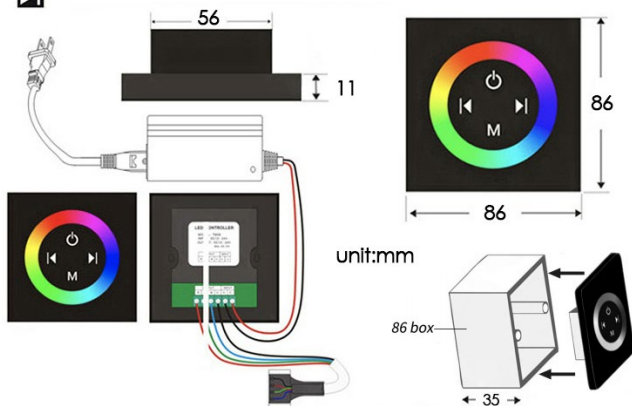

### Shower Head

Shower Head 3 Functions: Waterfall, Rainfall & Mist  
 Shower head size: 20 x 20 inch  
 Each function can run all together and separately  
 Music and LED light work by electronic  
 All Metal Material: Solid Brass; Stainless Steel (top showerhead, hose)  
 Shower Head Mounting: Flush on ceiling  
 Hand Spray Hose: 59 inch  
 Water flow: 2.5 GPM ~ 5.5 GPM  
 Water pressure: 0.3 MPA ~ 1 MPA  
 Water pipe lines: 3/4 inch water pipes for the hot and cold water mixer inlet, the others are 1/2 inch

### Touch Panel Control

- Turn On/Off Control
- MANUAL MODE  
Total 64 colors
- Auto mode setting
- AUTO MODE  
Total 11 Auto mode
- Set the speed of color change, fast/slow

### 304 Stainless Steel

Water Pressure: 0.3-0.5MPA  
 Shower Flow Rate: 9-25L/min

Product shown is only for installation display purpose

All dimensions and specifications are nominal and may vary. Use actual products for accuracy in critical situations.

## Shower Mixer

Unit: mm  
Thread G1/2

All Function can be used at the same time.

**38°C**  
Thermostatic Control

Main body  
Brass casting body

Embedded Depth: 60mm

Product shown is only for installation display purpose