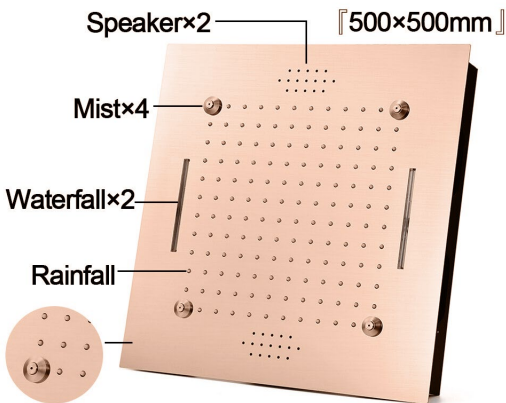

### Shower Head

Shower Head 3 Functions: Waterfall, Rainfall & Mist  
 Shower head size: 20 x 20 inch  
 Each function can run all together and separately  
 Music and LED light work by electronic  
 All Metal Material: Solid Brass; Stainless Steel (top showerhead, hose)  
 Shower Head Mounting: Flush on ceiling  
 Hand Spray Hose: 59 inch  
 Water flow: 2.5 GPM ~ 5.5 GPM  
 Water pressure: 0.3 MPA ~ 1 MPA  
 Water pipe lines: 3/4 inch water pipes for the hot and cold water mixer inlet, the others are 1/2 inch

### Touch Panel Control

- Turn On/Off Control
- MANUAL MODE  
Total 64 colors
- Auto mode setting
- AUTO MODE  
Total 11 Auto mode
- Set the speed of color change, fast/slow

### 304 Stainless Steel

Water Pressure: 0.3-0.5MPA  
 Shower Flow Rate: 9-25L/min

Product shown is only for installation display purpose

All dimensions and specifications are nominal and may vary. Use actual products for accuracy in critical situations.

## Shower Mixer

Unit: mm  
Thread G1/2

All Function can be used at the same time.

**38°C**  
Thermostatic Control

Main body  
Brass casting body

Embedded Depth: 60mm

Product shown is only for installation display purpose