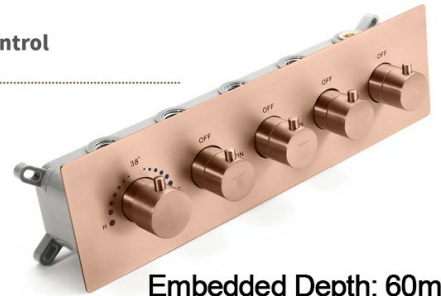

### Shower Head

Shower Head 3 Functions: Waterfall, Rainfall & Mist  
 Shower head size: 20 x 20 inch  
 Each function can run all together and separately  
 Music and LED light work by electronic  
 All Metal Material: Solid Brass; Stainless Steel (top showerhead, hose)  
 Shower Head Mounting: Flush on ceiling  
 Hand Spray Hose: 59 inch  
 Water flow: 2.5 GPM ~ 5.5 GPM  
 Water pressure: 0.3 MPA ~ 1 MPA  
 Water pipe lines: 3/4 inch water pipes for the hot and cold water mixer inlet, the others are 1/2 inch

## Shower Mixer

Unit: mm  
Thread G1/2

All Function can be used at the same time.

**38°C**  
Thermostatic Control

Main body  
Brass casting body

Embedded Depth: 60mm

Product shown is only for installation display purpose