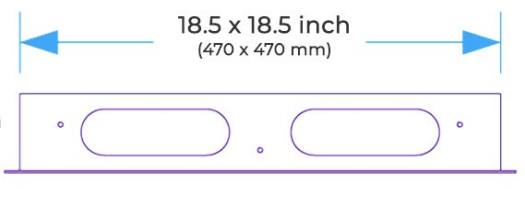

### Shower Head

Shower Head 3 Functions: Waterfall, Rainfall & Mist  
 Shower head size: 20 x 20 inch  
 Each function can run all together and separately  
 Music and LED light work by electronic  
 All Metal Material: Solid Brass; Stainless Steel (top showerhead, hose)  
 Shower Head Mounting: Flush on ceiling  
 Hand Spray Hose: 59 inch  
 Water flow: 2.5 GPM ~ 5.5 GPM  
 Water pressure: 0.3 MPA ~ 1 MPA  
 Water pipe lines: 3/4 inch water pipes for the hot and cold water mixer inlet, the others are 1/2 inch

### Touch Panel Control

- Turn On/Off Control
- MANUAL MODE  
Total 64 colors
- Auto mode setting
- AUTO MODE  
Total 11 Auto mode
- Set the speed of color change, fast/slow

### 304 Stainless Steel

Water Pressure: 0.3-0.5MPA  
 Shower Flow Rate: 9-25L/min

Product shown is only for installation display purpose

All dimensions and specifications are nominal and may vary. Use actual products for accuracy in critical situations.

## Shower Mixer

Unit: mm  
Thread G1/2

All Function can be used at the same time.

**38°C**  
Thermostatic Control

Main body  
Brass casting body

Embedded Depth: 60mm

Product shown is only for installation display purpose