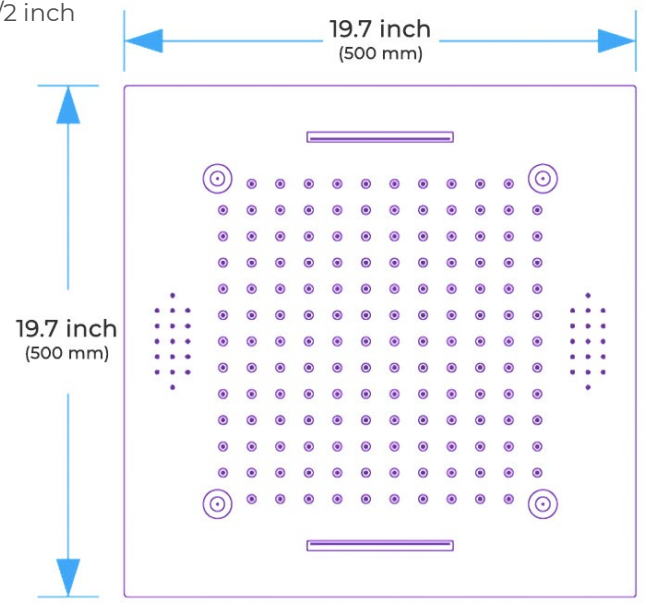

### Shower Head

Shower Head 3 Functions: Waterfall, Rainfall & Mist  
 Shower head size: 20 x 20 inch  
 Each function can run all together and separately  
 Music and LED light work by electronic  
 All Metal Material: Solid Brass; Stainless Steel (top showerhead, hose)  
 Shower Head Mounting: Flush on ceiling  
 Hand Spray Hose: 59 inch  
 Water flow: 2.5 GPM ~ 5.5 GPM  
 Water pressure: 0.3 MPA ~ 1 MPA  
 Water pipe lines: 3/4 inch water pipes for the hot and cold water mixer inlet, the others are 1/2 inch

### 304 Stainless Steel

Water Pressure: 0.3-0.5MPA  
 Shower Flow Rate: 9-25L/min

Product shown is only for installation display purpose

All dimensions and specifications are nominal and may vary. Use actual products for accuracy in critical situations.

## Shower Mixer

Unit: mm  
Thread G1/2

All Function can be used at the same time.

**38°C**  
Thermostatic Control

Main body  
Brass casting body

Embedded Depth: 60mm

Product shown is only for installation display purpose

## Hand Shower

Flow Rate: 2.0 GPM / 7.6 LPM