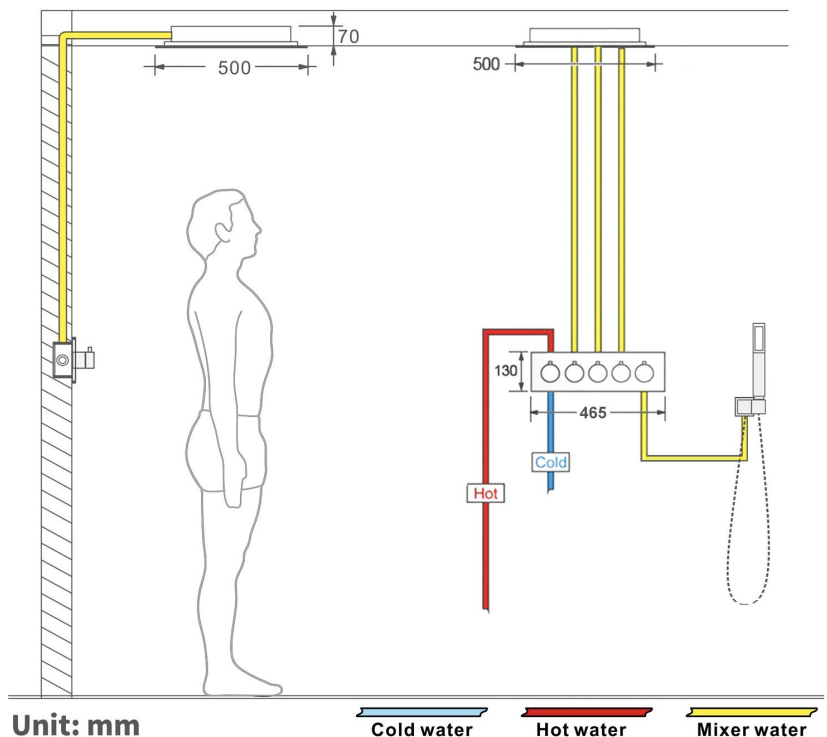

### Shower Head

Shower Head 3 Functions: Waterfall, Rainfall & Mist  
 Shower head size: 20 x 20 inch  
 Each function can run all together and separately  
 Music and LED light work by electronic  
 All Metal Material: Solid Brass; Stainless Steel (top showerhead, hose)  
 Shower Head Mounting: Flush on ceiling  
 Hand Spray Hose: 59 inch  
 Water flow: 2.5 GPM ~ 5.5 GPM  
 Water pressure: 0.3 MPA ~ 1 MPA  
 Water pipe lines: 3/4 inch water pipes for the hot and cold water mixer inlet, the others are 1/2 inch

### 304 Stainless Steel

Water Pressure: 0.3-0.5MPA  
 Shower Flow Rate: 9-25L/min

Product shown is only for installation display purpose

All dimensions and specifications are nominal and may vary. Use actual products for accuracy in critical situations.

## Shower Mixer

Unit: mm  
Thread G1/2

All Function can be used at the same time.

**38°C**  
Thermostatic Control

Main body  
Brass casting body

Embedded Depth: 60mm

Product shown is only for installation display purpose

## Shower Mixer Connections

Unit: mm

Cold water Hot water Mixer water