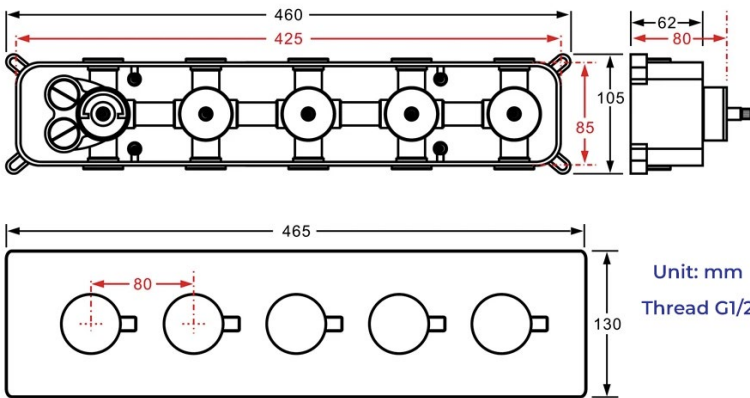

### Shower Head

Shower Head 3 Functions: Waterfall, Rainfall & Mist  
 Shower head size: 20 x 20 inch  
 Each function can run all together and separately  
 Music and LED light work by electronic  
 All Metal Material: Solid Brass; Stainless Steel (top showerhead, hose)  
 Shower Head Mounting: Flush on ceiling  
 Hand Spray Hose: 59 inch  
 Water flow: 2.5 GPM ~ 5.5 GPM  
 Water pressure: 0.3 MPA ~ 1 MPA  
 Water pipe lines: 3/4 inch water pipes for the hot and cold water mixer inlet, the others are 1/2 inch

### 304 Stainless Steel

Water Pressure: 0.3-0.5MPA  
 Shower Flow Rate: 9-25L/min

Product shown is only for installation display purpose

All dimensions and specifications are nominal and may vary. Use actual products for accuracy in critical situations.

## Shower Mixer

Unit: mm  
Thread G1/2

All Function can be used at the same time.

**38°C**  
Thermostatic Control

Main body  
Brass casting body

Embedded Depth: 60mm

Product shown is only for installation display purpose